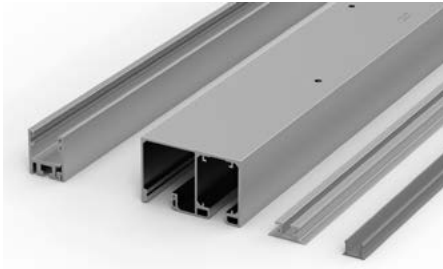

REFERENCES / REFERENCIAS