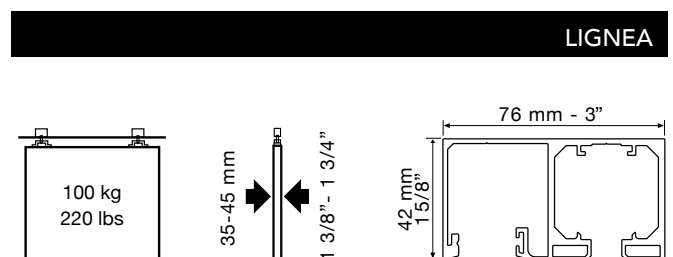

ESP

LIGNEA crea espacios combinando vidrios fijos con elegantes puertas correderas de madera. Sus perfiles verticales y uniones en T y L permiten configurar cerramientos acristalados completos y retornos acristalados a 90°.

La belleza de dos materiales únicos, realizada por un armónico contraste.

- Instalación vista a techo.
- Montaje rápido e intuitivo para una ejecución eficiente:
  - Perfil inferior en doble "L" para una fácil inserción frontal del vidrio fijo.
  - Uniones en T y L para configuraciones en U o retorno a 90°.
- Disponible con o sin perfil inferior para el vidrio fijo.
- Ausencia de guías en el suelo para liberar la zona de paso.
- Vidrio fijo de 1/2" o 5/8".
- Hasta 220 lbs por panel corredero de madera, de entre 1 3/8" and 1 3/4" de grosor.
- Perfil de aluminio anodizado Silver, Negro Mate y Bronce Mate.
- Deslizamiento silencioso y con mínimo esfuerzo.
- Cierre suave y sin golpes asegurado.
- Garantía KLEIN® 5 años.
- Frenado de la puerta: KSC, Klein Soft Closing Detención suave controlada. Admite hojas desde 29 1/2" de ancho.